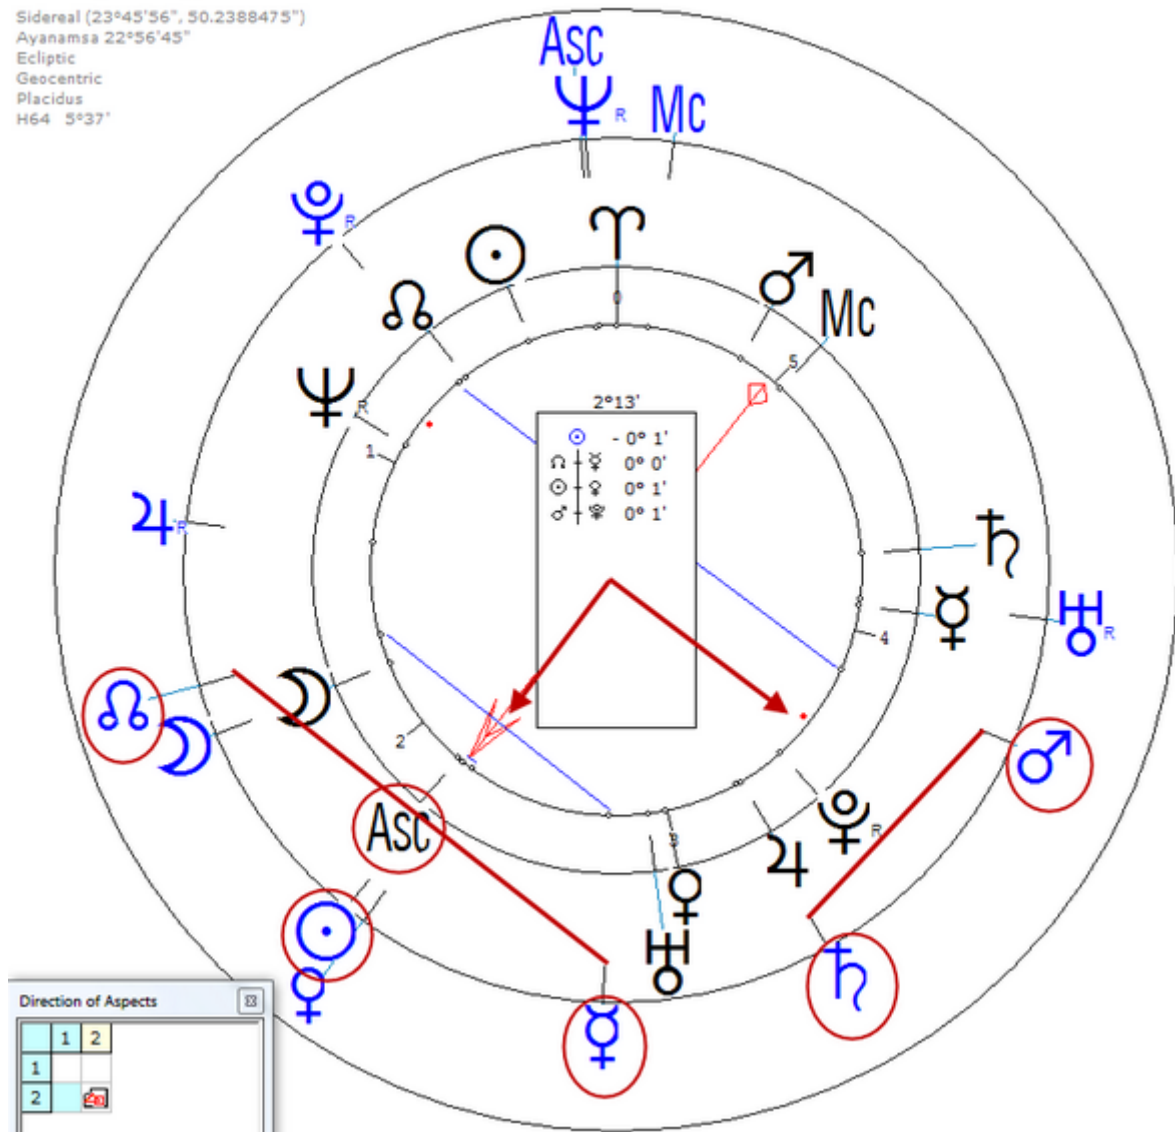

Arien, David

7 April 1941 at 15:02 (= 3:02 PM)Louisville, Kentucky, 38n15, 85w46
American manic-depressive.

<https://www.astro.com/astro-databank/Arien,_David>

Death by Suicide 6 July 1982 (Shot wife and himself, age 41)

Lunar Return (Harmonic 64)

Lunar ♀/♃ = Lunar ♃/♁ = Lunar ☉ = AC n

Arien, David

7 April 1941 Mon 15:02 (GMT-6) 38°15'15"N 85°45'34"W
Louisville, Kentucky, USA

Sidereal (23°45'56", 50.2388475")
Ayanamsa 22°56'45"
Ecliptic
Geocentric
Placidus
H64 5°37'